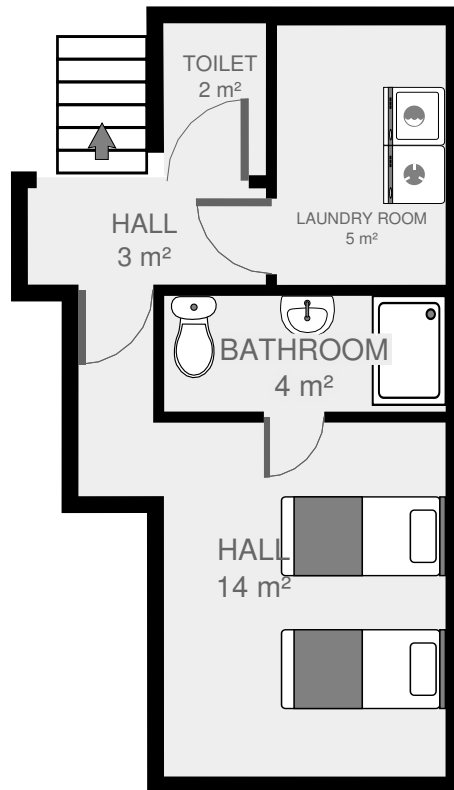

Ground Floor

THIS FLOORPLAN IS PROVIDED WITHOUT WARRANTY OF ANY KIND. SENSOPIA DISCLAIMS ANY WARRANTY INCLUDING, WITHOUT LIMITATION, SATISFACTORY QUALITY OR ACCURACY OF DIMENSIONS.

Ski 1

Ski In Ski Out Chalets Crackenback Drive, Thredbo Village, NSW, Australia 2625

231 m²

Ski In Ski Out Chalets
02 6457 7030
www.skiinskiout.com.au
2014-11-11 11:15

1st Floor

THIS FLOORPLAN IS PROVIDED WITHOUT WARRANTY OF ANY KIND. SENSOPIA DISCLAIMS ANY WARRANTY INCLUDING, WITHOUT LIMITATION, SATISFACTORY QUALITY OR ACCURACY OF DIMENSIONS.