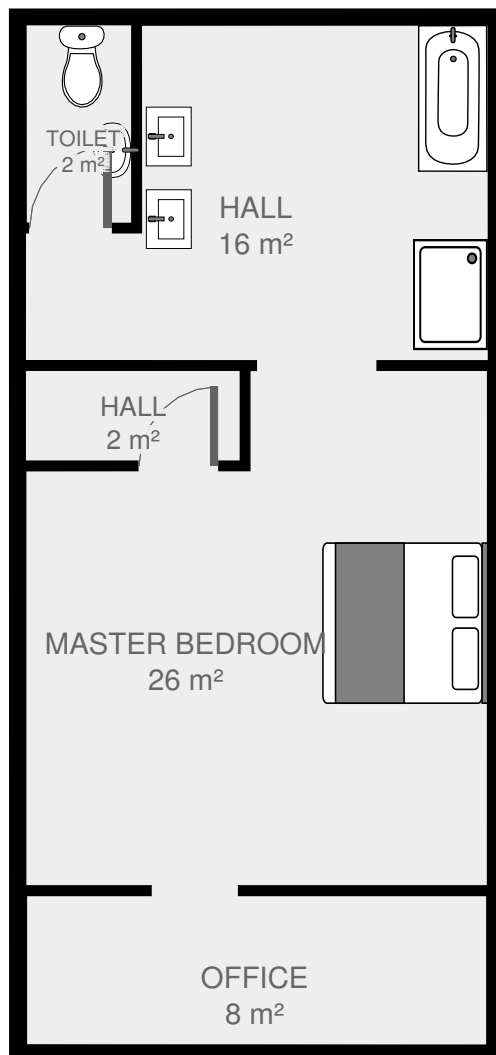

231 m²

Ski In Ski Out Chalets
02 6457 7030
www.skiinskiout.com.au
2014-11-11 11:15

1st Floor

THIS FLOORPLAN IS PROVIDED WITHOUT WARRANTY OF ANY KIND. SENSOPIA DISCLAIMS ANY WARRANTY INCLUDING, WITHOUT LIMITATION, SATISFACTORY QUALITY OR ACCURACY OF DIMENSIONS.

Ski 1

Ski In Ski Out Chalets Crackenback Drive, Thredbo Village, NSW, Australia 2625

231 m²

Ski In Ski Out Chalets
02 6457 7030
www.skiinskiout.com.au
2014-11-11 11:15

3rd Floor

THIS FLOORPLAN IS PROVIDED WITHOUT WARRANTY OF ANY KIND. SENSOPIA DISCLAIMS ANY WARRANTY INCLUDING, WITHOUT LIMITATION, SATISFACTORY QUALITY OR ACCURACY OF DIMENSIONS.