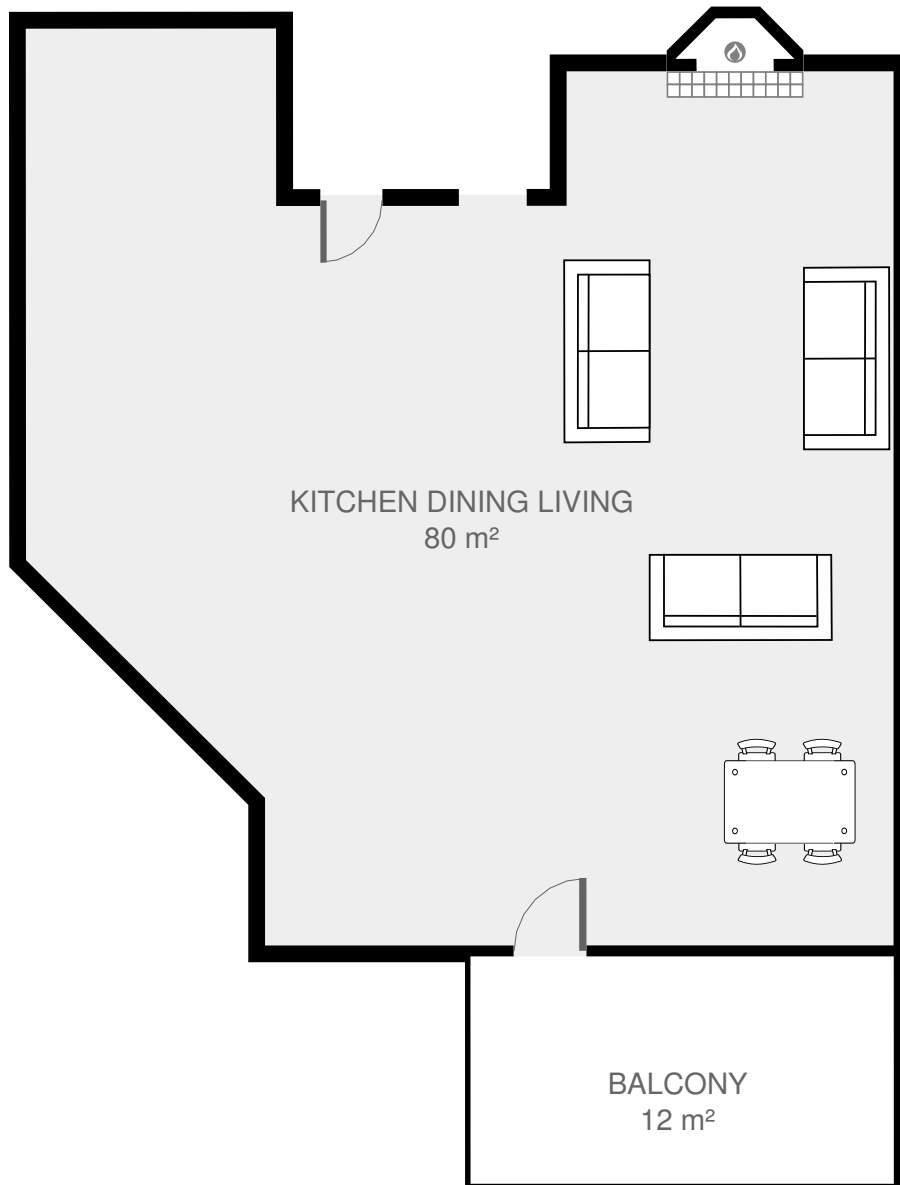

231 m²

Ski In Ski Out Chalets
02 6457 7030
www.skiinskiout.com.au
2014-11-11 11:15

1st Floor

THIS FLOORPLAN IS PROVIDED WITHOUT WARRANTY OF ANY KIND. SENSOPIA DISCLAIMS ANY WARRANTY INCLUDING, WITHOUT LIMITATION, SATISFACTORY QUALITY OR ACCURACY OF DIMENSIONS.

Ski 1

Ski In Ski Out Chalets Crackenback Drive, Thredbo Village, NSW, Australia 2625

231 m²

Ski In Ski Out Chalets
02 6457 7030
www.skiinskiout.com.au
2014-11-11 11:15

2nd Floor

THIS FLOORPLAN IS PROVIDED WITHOUT WARRANTY OF ANY KIND. SENSOPIA DISCLAIMS ANY WARRANTY INCLUDING, WITHOUT LIMITATION, SATISFACTORY QUALITY OR ACCURACY OF DIMENSIONS.

Ski 1

Ski In Ski Out Chalets Crackenback Drive, Thredbo Village, NSW, Australia 2625

231 m²

Ski In Ski Out Chalets
02 6457 7030
www.skiinskiout.com.au
2014-11-11 11:15

3rd Floor

THIS FLOORPLAN IS PROVIDED WITHOUT WARRANTY OF ANY KIND. SENSOPIA DISCLAIMS ANY WARRANTY INCLUDING, WITHOUT LIMITATION, SATISFACTORY QUALITY OR ACCURACY OF DIMENSIONS.