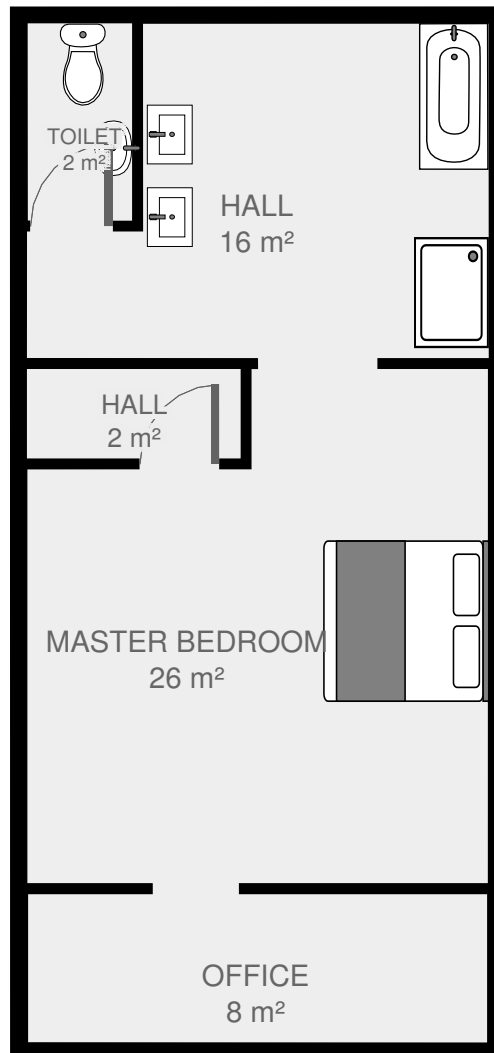

231 m²

Ski In Ski Out Chalets
02 6457 7030
www.skiinskiout.com.au
2014-11-11 11:15

1st Floor

THIS FLOORPLAN IS PROVIDED WITHOUT WARRANTY OF ANY KIND. SENSOPIA DISCLAIMS ANY WARRANTY INCLUDING, WITHOUT LIMITATION, SATISFACTORY QUALITY OR ACCURACY OF DIMENSIONS.

Ski 1

Ski In Ski Out Chalets Crackenback Drive, Thredbo Village, NSW, Australia 2625

231 m²

Ski In Ski Out Chalets
02 6457 7030
www.skiinskiout.com.au
2014-11-11 11:15

3rd Floor

THIS FLOORPLAN IS PROVIDED WITHOUT WARRANTY OF ANY KIND. SENSOPIA DISCLAIMS ANY WARRANTY INCLUDING, WITHOUT LIMITATION, SATISFACTORY QUALITY OR ACCURACY OF DIMENSIONS.