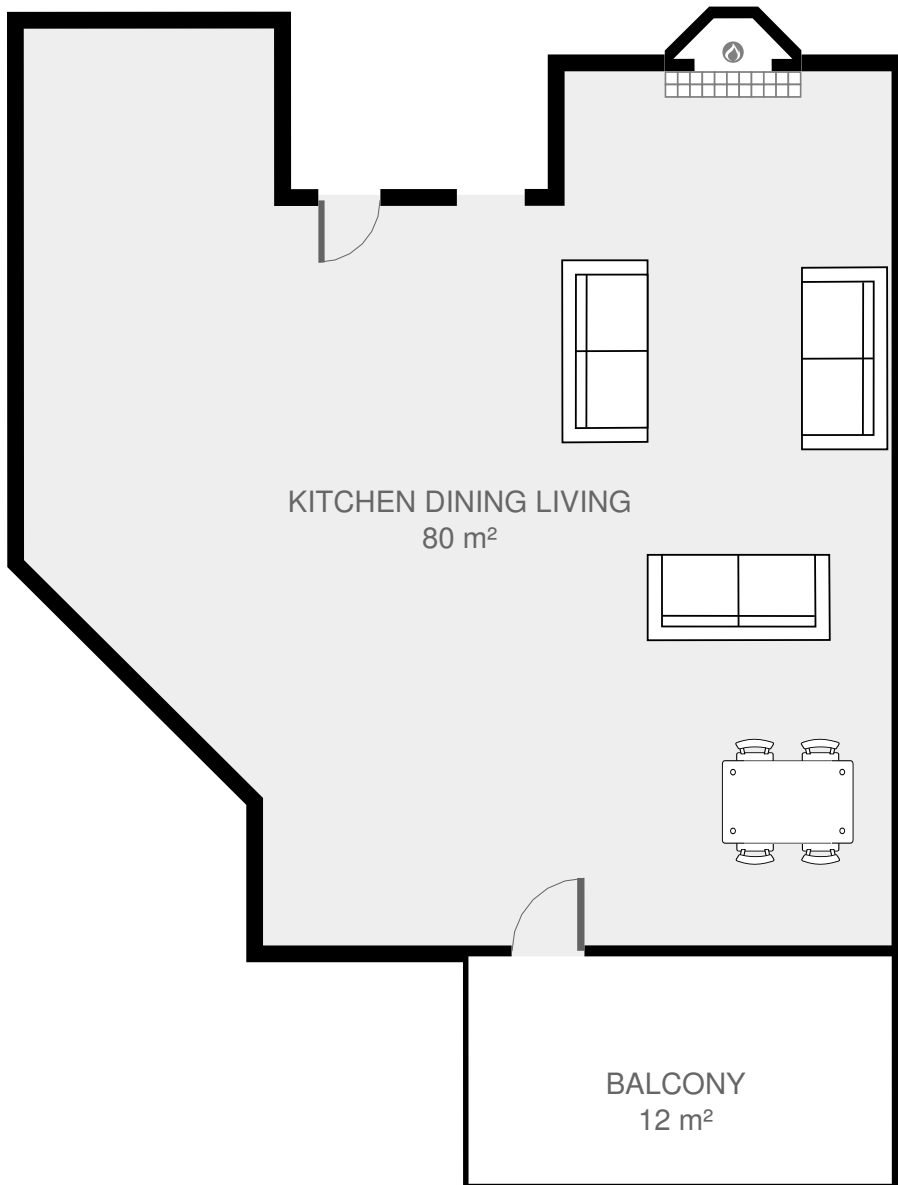

231 m²

Ski In Ski Out Chalets
02 6457 7030
www.skiinskiout.com.au
2014-11-11 11:15

1st Floor

THIS FLOORPLAN IS PROVIDED WITHOUT WARRANTY OF ANY KIND. SENSOPIA DISCLAIMS ANY WARRANTY INCLUDING, WITHOUT LIMITATION, SATISFACTORY QUALITY OR ACCURACY OF DIMENSIONS.

Ski 1

Ski In Ski Out Chalets Crackenback Drive, Thredbo Village, NSW, Australia 2625

231 m²

Ski In Ski Out Chalets
02 6457 7030
www.skiinskiout.com.au
2014-11-11 11:15

2nd Floor

THIS FLOORPLAN IS PROVIDED WITHOUT WARRANTY OF ANY KIND. SENSOPIA DISCLAIMS ANY WARRANTY INCLUDING, WITHOUT LIMITATION, SATISFACTORY QUALITY OR ACCURACY OF DIMENSIONS.

Ski 1

Ski In Ski Out Chalets Crackenback Drive, Thredbo Village, NSW, Australia 2625

231 m²

Ski In Ski Out Chalets
02 6457 7030
www.skiinskiout.com.au
2014-11-11 11:15

3rd Floor

THIS FLOORPLAN IS PROVIDED WITHOUT WARRANTY OF ANY KIND. SENSOPIA DISCLAIMS ANY WARRANTY INCLUDING, WITHOUT LIMITATION, SATISFACTORY QUALITY OR ACCURACY OF DIMENSIONS.