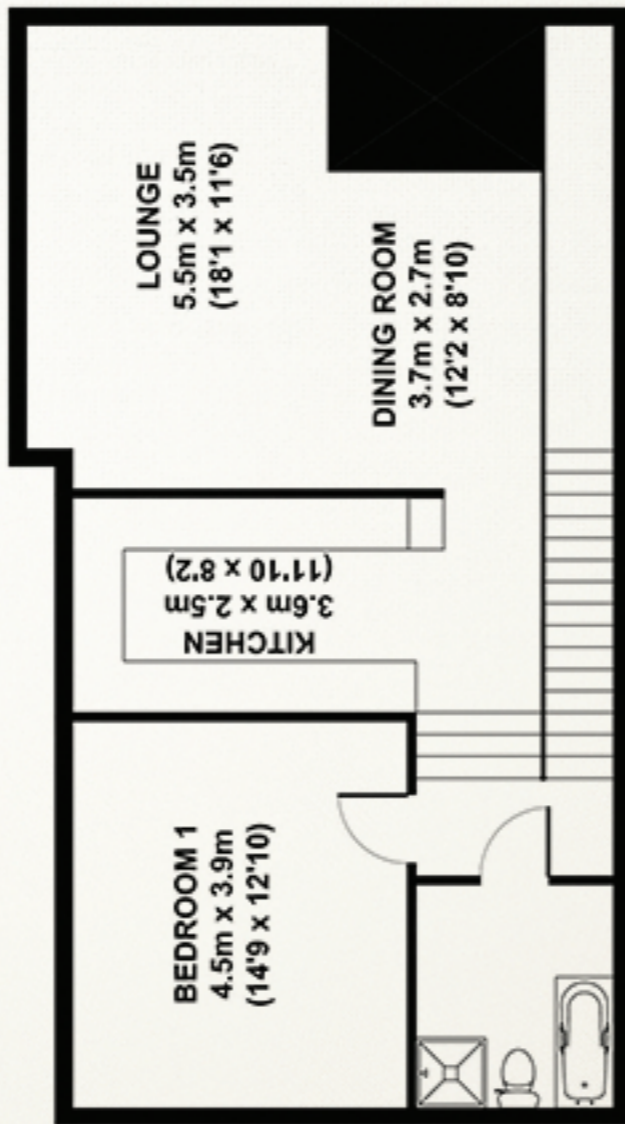

SKI IN SKI OUT

CHALETs THREDBO

Three Bedroom Deluxe
Ski In Ski Out 10
end of Crackenback Drive
Crackenback Ridge
Thredbo NSW

P: (02) 6457 7030

www.skiinskiout.com.au

E: wendy@skiinskiout.com.au

SECOND FLOOR
GROSS INTERNAL
FLOOR AREA 77 SQ M

BOTTOM FLOOR
GROSS INTERNAL
FLOOR AREA 52 SQ M