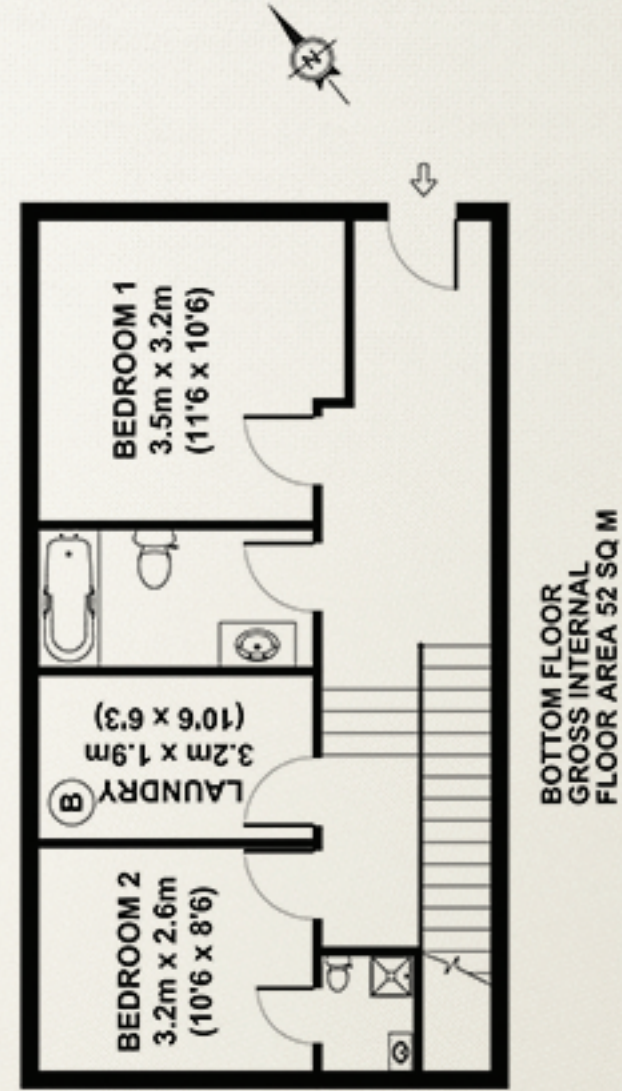

SKI IN SKI OUT

CHALETs THREDBO

Three Bedroom Deluxe
Ski In Ski Out 10
end of Crackenback Drive
Crackenback Ridge
Thredbo NSW

P: (02) 6457 7030

www.skiinskiout.com.au

E: wendy@skiinskiout.com.au

SECOND FLOOR
GROSS INTERNAL
FLOOR AREA 77 SQ M

BOTTOM FLOOR
GROSS INTERNAL
FLOOR AREA 52 SQ M