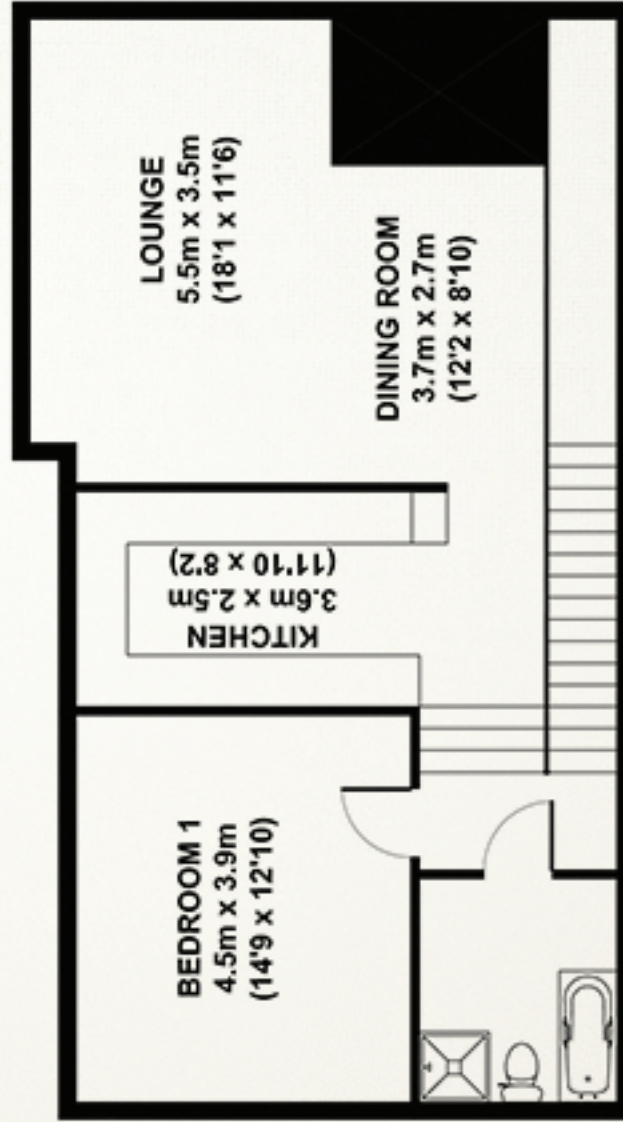

SKI IN SKI OUT

CHALETs THREDBO

Three Bedroom Deluxe
Ski In Ski Out 10
end of Crackenback Drive
Crackenback Ridge
Thredbo NSW

P: (02) 6457 7030

www.skiinskiout.com.au

E: wendy@skiinskiout.com.au

SECOND FLOOR
GROSS INTERNAL
FLOOR AREA 77 SQ M

BOTTOM FLOOR
GROSS INTERNAL
FLOOR AREA 52 SQ M