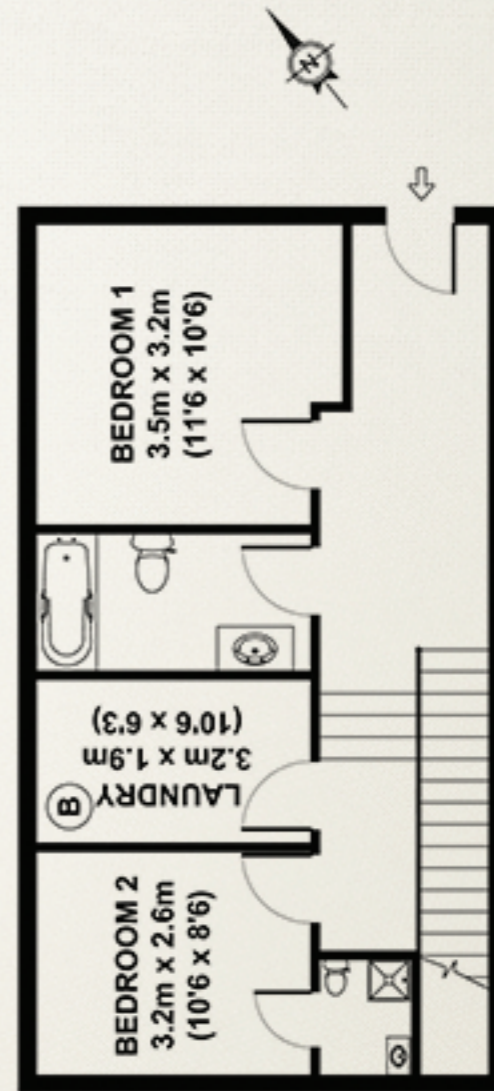

SKI IN SKI OUT

CHALETs THREDBO

Three Bedroom Deluxe
Ski In Ski Out 10
end of Crackenback Drive
Crackenback Ridge
Thredbo NSW

P: (02) 6457 7030

www.skiinskiout.com.au

E: wendy@skiinskiout.com.au

SECOND FLOOR
GROSS INTERNAL
FLOOR AREA 77 SQ M

BOTTOM FLOOR
GROSS INTERNAL
FLOOR AREA 52 SQ M